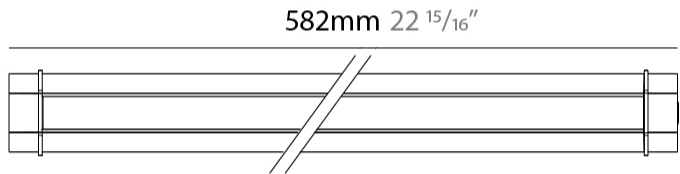

GENERAL

Series: Esagono
Brand: Platek
Division: Exterior
Mounting Type: Portable
Mounting Location: Above Ground
Subcategory: Wallwash

PHYSICAL

Shape: Abstract
Length (mm): 582
Length (in): 22 ¹⁵/₁₆
Width (mm): 45
Width (in): 1 ³/₄
Height (mm): 45
Height (in): 1 ³/₄
Light Distribution: Adjustable / Direct
Weight (kg): 1.65
Weight (lbs): 3.64
Screws: A4 stainless steel
Diffuser: Frosted PMMA
Gasket: Gore-Tex (R)
Fixture Finish: [GRY](#) / [BRZ](#)
Fixture Material: Extruded Aluminum
Cable Details: Power Cable - 5000mm / 3 x 1mm^2

ELECTRICAL

Lamp Type: LED
Input Wattage (W): 11
Total Output Wattage (W): 10
Dimming: Non-Dimmable
Driver Included: Yes
Driver Location: Integrated
Driver Type: Constant Voltage - Universal
Driver Class: Class 2
Input Voltage (V): 120 - 277
Output Voltage (V): 24
Upon Request: (Not included - see components [IP65 or higher enclosure to be supplied by others]) Remote: 0-10Vdc dimming / Phase dimming 120Vac only

LED

Color Temperature (°K): 3000 / 4000
Max. Delivered Lumen (lm): 375 / 390
Nominal Lumen (lm): 790 / 820
CRI: >80 CRI
Lamp Life (hrs): 60000

OPTICAL

Beam Angle: Diffused
Adjustability: Rotating

RATINGS AND CERTIFICATIONS

Certified By: Certified for North American Standards
IP rating: IP65
IK Rating: IK05